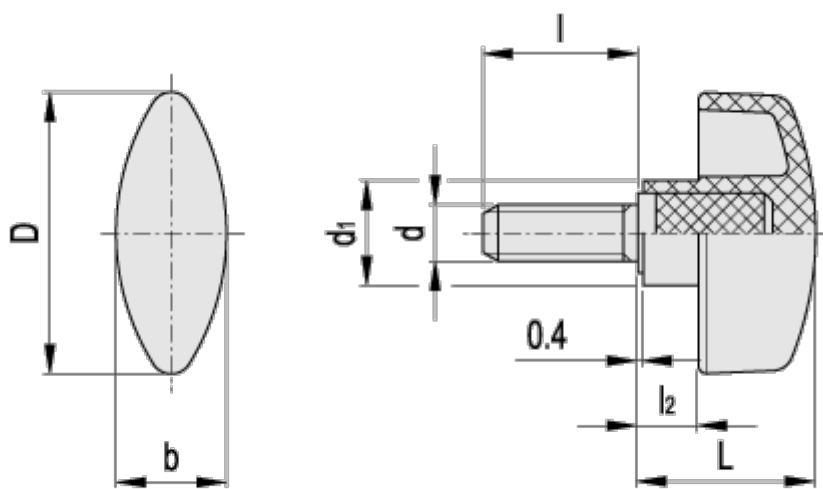

Data Sheet

Article number: 2302008783
Description: E+G Wing knobs
CTL.476/48 p-M8x25

Measures

b	= 19.0
D	= 48
d1	= 17.0
l	= 25
L	= 28.0
l2	= 9.0
Thread	= M8